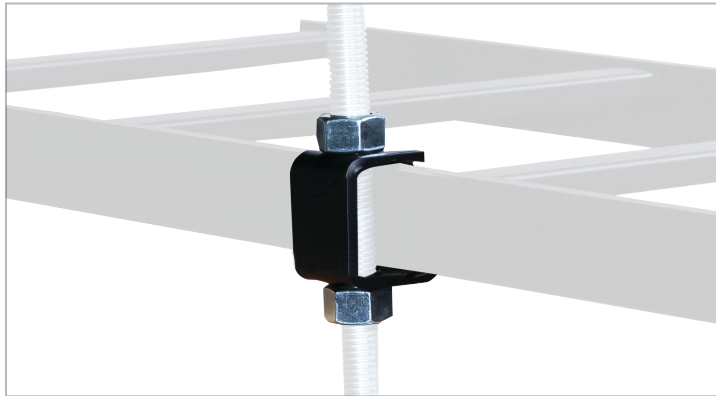

Ladder Support Bracket

Description

This bracket is used to suspend cable runway from a 5/8" threaded rod (rod not included).

Technical Illustration

Product Specifications

Product Type: Ladder Support Bracket

Product Material (Slip-On Brackets): High Strength 7 Gauge Steel

Product Color: Black (Additional Colors Available Through Special Order)

Compliance & Standards: RoHs Compliant

Kit Includes: (2) Slip-On Brackets and (4) 5/8" Bolts

Ordering Information

Description
Ladder support bracket
Item #
VLR-A2RSSB