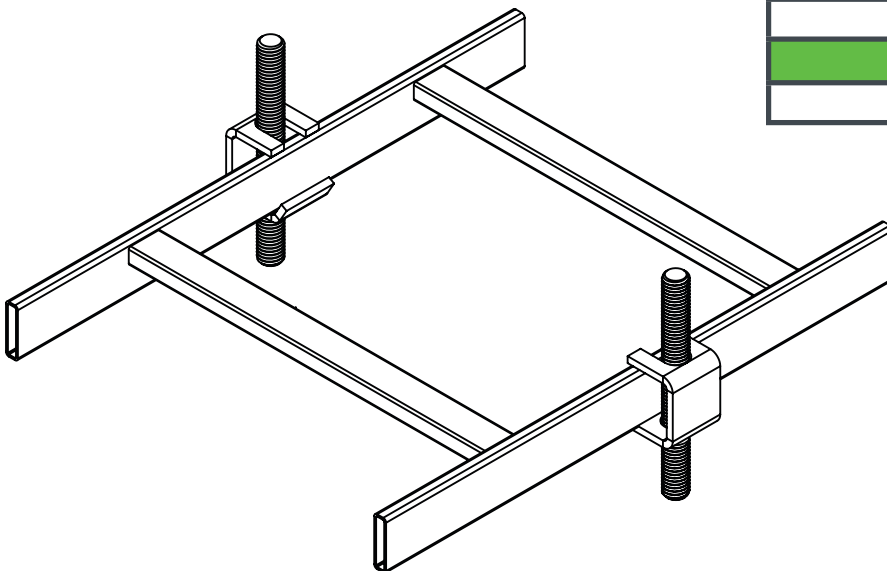

Ladder Support Bracket

Description

This bracket is used to suspend cable runway from a 5/8" threaded rod (rod not included).

Technical Illustration

Product Specifications

Product Type: Ladder Support Bracket

Product Material (Slip-On Brackets): High Strength 7 Gauge Steel

Product Color: Black (Additional Colors Available Through Special Order)

Compliance & Standards: RoHs Compliant

Kit Includes: (2) Slip-On Brackets and (4) 5/8" Bolts

Ordering Information

Description
Ladder support bracket
Item #
VLR-A2RSSB