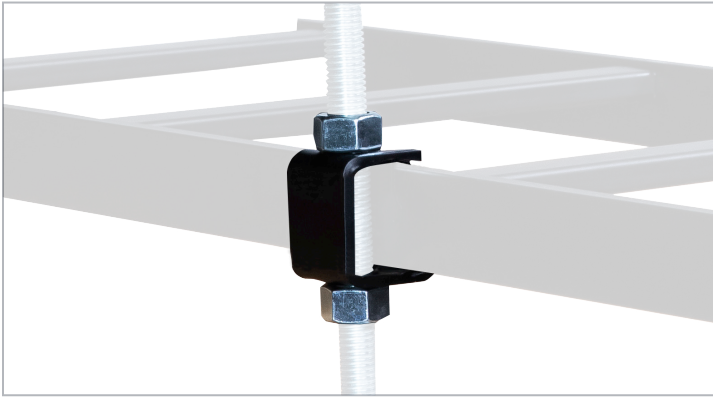

Ladder Support Bracket

Description

This bracket is used to suspend cable runway from a 5/8" threaded rod (rod not included).

Technical Illustration

Product Specifications

Product Type: Ladder Support Bracket

Product Material (Slip-On Brackets): High Strength 7 Gauge Steel

Product Color: Black (Additional Colors Available Through Special Order)

Compliance & Standards: RoHs Compliant

Kit Includes: (2) Slip-On Brackets and (4) 5/8" Bolts

Ordering Information

Description
Ladder support bracket
Item #
VLR-A2RSSB