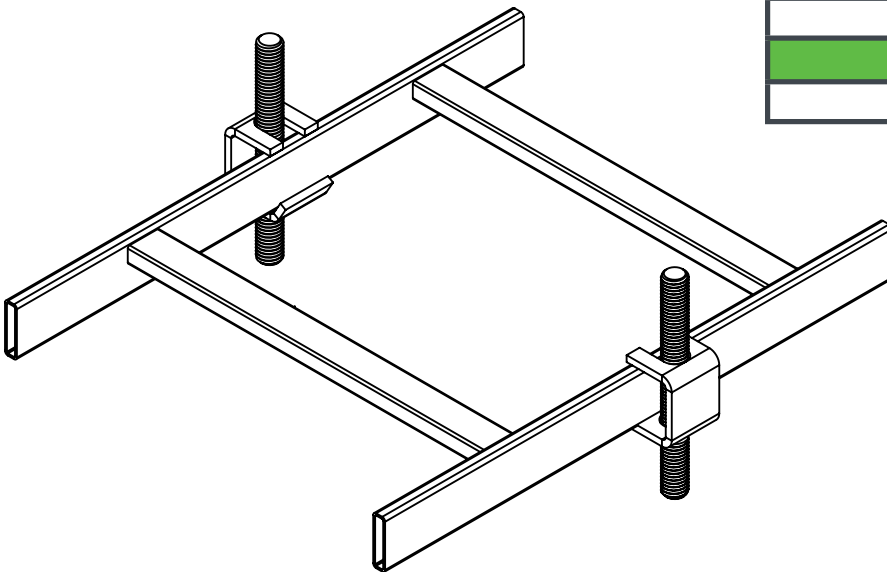

Ladder Support Bracket

Description

This bracket is used to suspend cable runway from a 5/8" threaded rod (rod not included).

Technical Illustration

Product Specifications

Product Type: Ladder Support Bracket

Product Material (Slip-On Brackets): High Strength 7 Gauge Steel

Product Color: Black (Additional Colors Available Through Special Order)

Compliance & Standards: RoHs Compliant

Kit Includes: (2) Slip-On Brackets and (4) 5/8" Bolts

Ordering Information

Description
Ladder support bracket
Item #
VLR-A2RSSB