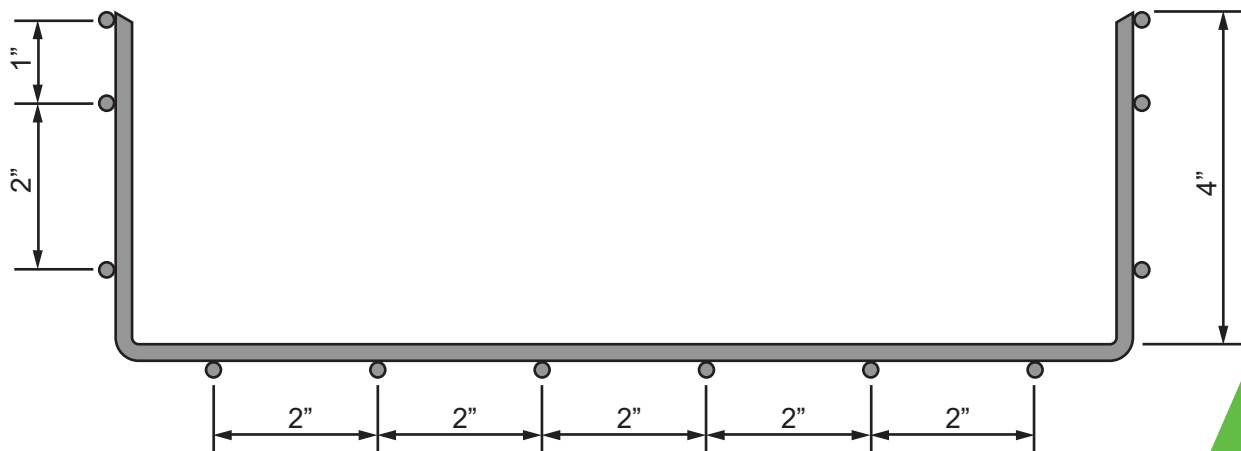

4" Deep Basket Tray

Description

VBT Series wire basket trays provide a durable yet adaptable pathway for routing cables along a wall, floor, or ceiling in a variety of applications, from short runs in a data closet to high-density data center installations. Each tray is constructed of welded high-strength carbon steel wire with stringers spaced every 2" and cross bars every 4", providing a rigid structure that can handle large cable bundles. And with a black powder coated finish, Vericom wire basket trays will protect both cabling and installers from cuts, scratches, and frays. Each tray section is 118" long but can be cut to any required length.

Product Specifications

- Material:** High-strength carbon wire (0.197" [5mm] dia.)
- Finish:** Black powder coat
- Dimensions (L x H):** 118.1" x 4.33" (see table below for available widths)
- Weight:** see table below
- Compliance & Standards:** IEC 61537
- Selling Unit:** 1 piece

TECHNICAL SHEETS ARE SUBJECT TO CHANGE WITHOUT NOTICE.

REV.20250212.2

4" Deep Basket Tray

ITEM NUMBER	WIDTH		WT PER PC		LOAD (lbs/ft)*		CABLE FILL**		SPLICE QTY	AVAILABILITY	SECTION VIEW
	in	mm	lbs	kgs	5 ft span	6.5 ft span	CAT6***	CAT6A***			
VBT-ST10100-BP	4	100	11.35	5.15	22.85	18.82	197	142	3	Special order	
VBT-ST10150-BP	6	150	12.90	5.85	45.69	34.94	295	212	3	Special order	
VBT-ST10200-BP	8	200	14.44	6.55	68.54	47.71	393	283	3	Special order	
VBT-ST10300-BP	12	300	17.53	7.95	68.54	51.07	590	425	4	Stocked	
VBT-ST10400-BP	16	400	20.61	9.35	83.32	56.45	787	566	4	Stocked	
VBT-ST10450-BP	18	450	22.16	10.05	83.32	59.14	885	637	4	Stocked	
VBT-ST10500-BP	20	500	23.70	10.75	83.32	61.82	983	708	4	Special order	
VBT-ST10600-BP	24	600	26.79	12.15	86.01	53.76	1180	849	4	Special order	

*Load calculations based on IEC 61537-2007 standards for cable tray systems testing.

**Cable Fill capacity based on NEC allowable fill of 50%.

***CAT6 rate based on 0.224" diameter; CAT6A rate based on 0.264" diameter. Actual diameters vary by cable manufacturer.