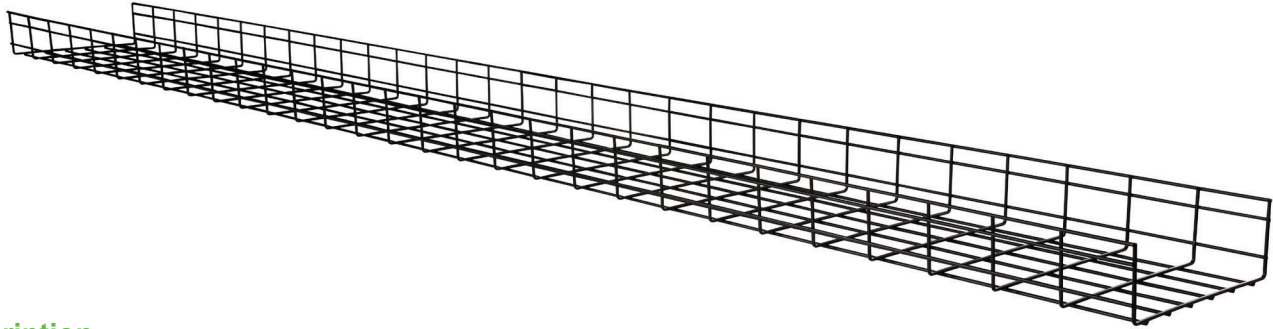

4" Deep Basket Tray

Description

VBT Series wire basket trays provide a durable yet adaptable pathway for routing cables along a wall, floor, or ceiling in a variety of applications, from short runs in a data closet to high-density data center installations. Each tray is constructed of welded high-strength carbon steel wire with stringers spaced every 2" and cross bars every 4", providing a rigid structure that can handle large cable bundles. And with a black powder coated finish, Vericom wire basket trays will protect both cabling and installers from cuts, scratches, and frays. Each tray section is 118" long but can be cut to any required length.

Product Specifications

- Material:** High-strength carbon wire (0.197" [5mm] dia.)
- Finish:** Black powder coat
- Dimensions (L x H):** 118.1" x 4.33" (see table below for available widths)
- Weight:** see table below
- Compliance & Standards:** IEC 61537
- Selling Unit:** 1 piece

TECHNICAL SHEETS ARE SUBJECT TO CHANGE WITHOUT NOTICE.

REV.20250212.2

4" Deep Basket Tray

ITEM NUMBER	WIDTH		WT PER PC		LOAD (lbs/ft)*		CABLE FILL**		SPLICE QTY	AVAILABILITY	SECTION VIEW
	in	mm	lbs	kgs	5 ft span	6.5 ft span	CAT6***	CAT6A***			
VBT-ST10100-BP	4	100	11.35	5.15	22.85	18.82	197	142	3	Special order	
VBT-ST10150-BP	6	150	12.90	5.85	45.69	34.94	295	212	3	Special order	
VBT-ST10200-BP	8	200	14.44	6.55	68.54	47.71	393	283	3	Special order	
VBT-ST10300-BP	12	300	17.53	7.95	68.54	51.07	590	425	4	Stocked	
VBT-ST10400-BP	16	400	20.61	9.35	83.32	56.45	787	566	4	Stocked	
VBT-ST10450-BP	18	450	22.16	10.05	83.32	59.14	885	637	4	Stocked	
VBT-ST10500-BP	20	500	23.70	10.75	83.32	61.82	983	708	4	Special order	
VBT-ST10600-BP	24	600	26.79	12.15	86.01	53.76	1180	849	4	Special order	