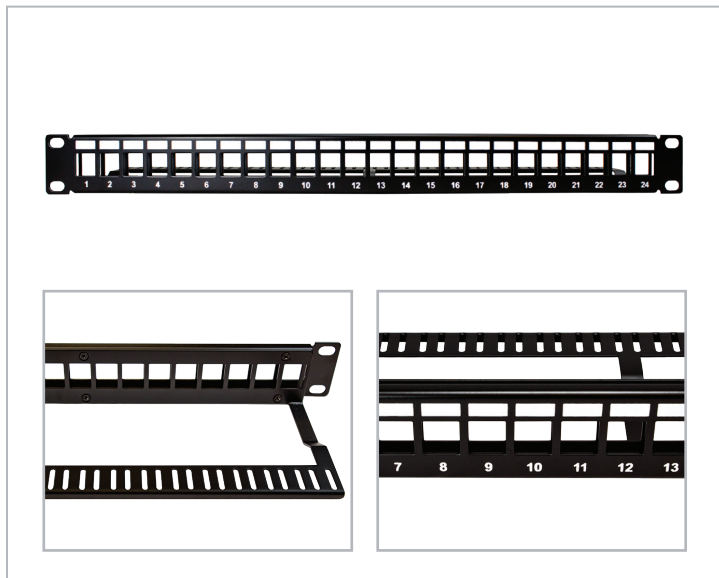

Universal Modular Patch Panel

Applications

Vericom Modular Patch Panels are generally mounted to 19" racks, wall mount brackets, and cabinets in the telecommunications room. The patch panel provides an interface between the horizontal cable and active electronics like switches in the telco room.

Description / Specifications

The modular patch panels are a powder-coated, stamped metal panel with write-on labels. The panel accepts standard keystone modules including but not limited to Cat 5e, 6, 6A modules, HDMI, fiber optics, RCA modules, coax connectors, and more. Modular patch panels are available in a 24 port 1 RU (rack unit) configuration. The panel mounts to all standard 19" racks, cabinets, and wall mount brackets.

Ordering Information

Description		
Universal Modular Patch Panel- Unloaded		
Item Number	No. of Ports	Rack Unit Quantity
MPPKU-04040	24	1RU

Features & Benefits

- Accepts all standard keystone modules
- Frame Material: SPCC
- Write-on labels provided to support labeling requirements
- Modules can be removed for future upgrades and MACs
- Available in 24 ports (1RU) or 1.75" tall

Additional options available. See website for complete list.

Universal Modular Patch Panel

(1RU) 24 Port Patch Panel Technical Illustration

TECHNICAL SHEETS ARE SUBJECT TO CHANGE WITHOUT NOTICE.

REV.20201111.1