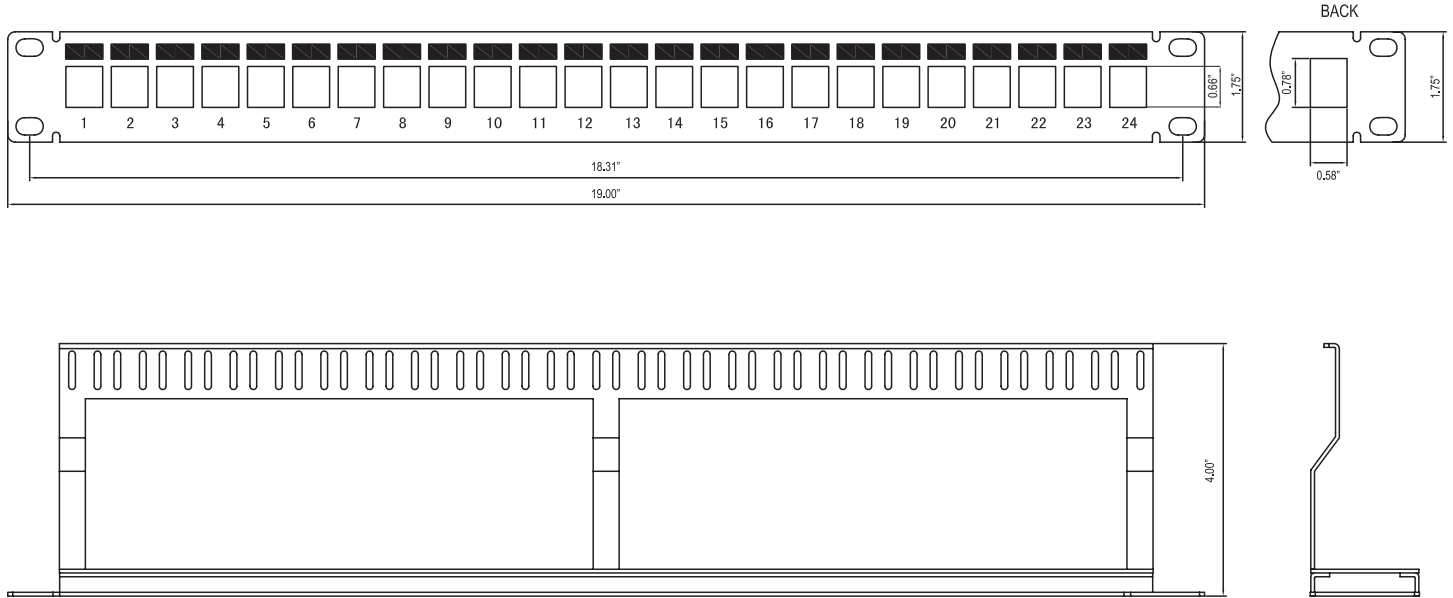

Ordering Information

Description		
Universal Modular Patch Panel- Unloaded		
Item Number	No. of Ports	Rack Unit Quantity
MPPKU-04040	24	1RU

Features & Benefits

- Accepts all standard keystone modules
- Frame Material: SPCC
- Write-on labels provided to support labeling requirements
- Modules can be removed for future upgrades and MACs
- Available in 24 ports (1RU) or 1.75" tall

Standards Compliance

- Keystone Standard Ports
- EIA-310-D

Related Products

Pair Vericom's *MPPKU-04040 model* with the following:

<p><b>Unshielded Keystone Jacks</b></p> <p>MKJ6U-03720 (CAT6, Black)    MKJ5U-02408 (CAT5e, Black)                  MKJ6U-02415 (CAT6, Blue)    MKJ5U-02409 (CAT5e, Blue)                  MKJ6U-02416 (CAT6, Green)    MKJ5U-02410 (CAT5e, Green)                  MKJ6U-02417 (CAT6, Ivory)    MKJ5U-02411 (CAT5e, Ivory)                  MKJ6U-02418 (CAT6, Lt. Alm.)    MKJ5U-02412 (CAT5e, Lt. Alm.)                  MKJ6U-02419 (CAT6, Orange)    MKJ5U-02413 (CAT5e, Orange)                  MKJ6U-02420 (CAT6, White)    MKJ5U-03719(CAT5e, White)                  MKJ6U-02421 (CAT6, Yellow)    MKJ5U-02414 (CAT5e, Yellow)</p>	
<p><b>Unshielded Keystone Couplers</b></p> <p>MKJ6U-01352 (CAT6, Black)                  MKJ6U-03670 (CAT6, White)</p> <p>MKJ5U-01349 (CAT5e, Black)                  MKJ5U-03669 (CAT5e, White)</p>	
<p><b>F-81 Keystone Insert</b></p> <p>MKJ81-03434 (White)                  MKJ81-03435 (Ivory)                  MKJ81-03436 (Lt. Alm.)</p>	

Additional options available. See website for complete list.

Universal Modular Patch Panel

(1RU) 24 Port Patch Panel Technical Illustration

TECHNICAL SHEETS ARE SUBJECT TO CHANGE WITHOUT NOTICE.

REV.20201111.1