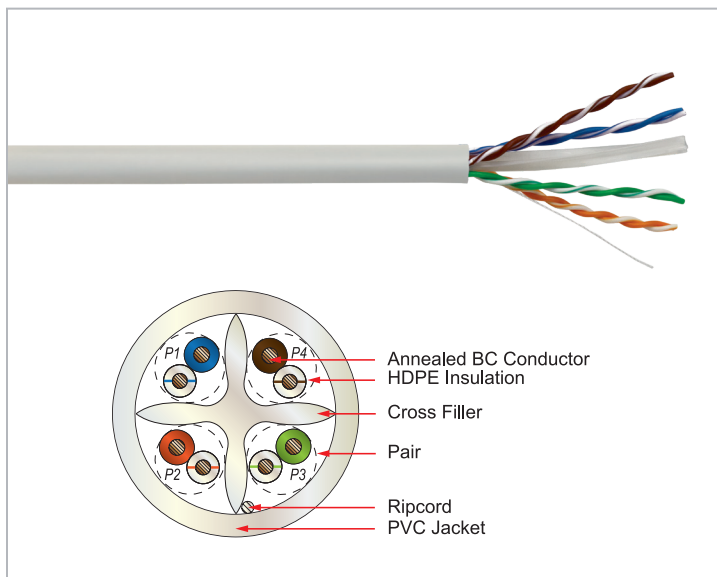

Cat 6, 4 Pair, 23 AWG, UTP CMX Indoor / Outdoor Cable

Applications

Vericom Category 6 Unshielded Indoor / Outdoor cable supports 10GBASE-T Ethernet based on limited distances per the standard, 1000BASE-T (Gigabit Ethernet), 100BASE-T (Fast Ethernet), 155 Mb/s ATM, 622 Mb/s ATM, 1.2 Gb/s ATM, Digital video and broadband/baseband analog video, Voice over Internet Protocol (VoIP) for commercial or residential applications. Category 6 is backwards compatible with Category 5e systems.

Description / Specifications

Vericom Category 6 Unshielded CMX Cables are designed to meet and exceed ANSI/TIA-568.2-D Category 6 and ISO 11801 Class E electrical performance requirements for frequencies up to 250 MHz with test results to 550 MHz. The cable construction utilizes 23 AWG solid conductors insulated with HDPE in a four twisted pair unshielded configuration, separated with an integral cross filler to reduce crosstalk to provide maximum system performance. Vericom Category 6 CMX Cable has a nominal cable diameter of 0.236" (6 mm), and is rated for indoor and outdoor applications.

Features & Benefits

- Cable meets ANSI/TIA-568.2-D for compatibility with all standard compliant components
- The cross filler within this Vericom Category 6 Cable keeps pairs separated and pair twist consistent through the length of the cable reducing crosstalk up to and beyond 250 MHz
- CMX rated for indoor and outdoor applications
- UL Listed and RoHS compliant to ensure safety requirements are met
- Tested to 550 MHz to ensure consistent, repeatable performance within the existing standards as well as any future requirements for Category 6 cables
- Cable marking starts at a 1000ft and displays remaining cable length for future use
- Pull box packaging to ease installation and storage