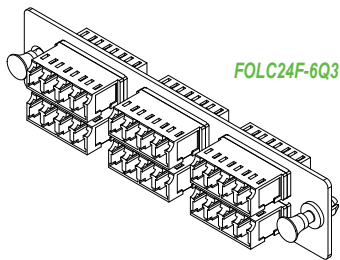

LGX Fiber Adapter Panels

Ordering Information

Item Number	Description
FOLC24F-6Q3	LC Adapter Panel, 6 LC Quad Adapters, 24 Fiber OM3
FOLC12F-6D3	LC Adapter Panel, 6 LC Duplex Adapters, 12 Fiber OM3
FOLC24F-6Q1	LC Adapter Panel, 6 LC Quad Adapters, 24 Fiber SM
FOLC12F-6D1	LC Adapter Panel, 6 LC Duplex Adapters, 12 Fiber SM
FOLCA24F-6Q1	LC Adapter Panel, 6 LC Quad Adapters, 24 Fiber SM (APC)
FOLCA12F-6D1	LC Adapter Panel, 6 LC Duplex Adapters, 12 Fiber SM (APC)
FOSCA12F-6D1	SC Adapter Panel, 6 SC Duplex Adapters, 12 Fiber SM (APC)
FOFAP-BL1S	Blank Fiber Panel, LGX, Single Slot

Technical Illustrations

TECHNICAL SHEETS ARE SUBJECT TO CHANGE WITHOUT NOTICE.

REV.20250109.1