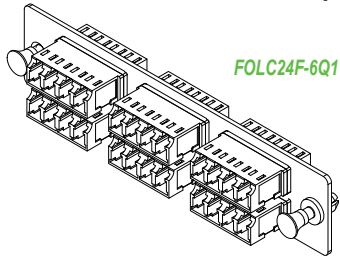

LGX Fiber Adapter Panels

Ordering Information

Item Number	Description
FOLC24F-6Q3	LC Adapter Panel, 6 LC Quad Adapters, 24 Fiber OM3
FOLC12F-6D3	LC Adapter Panel, 6 LC Duplex Adapters, 12 Fiber OM3
FOLC24F-6Q1	LC Adapter Panel, 6 LC Quad Adapters, 24 Fiber SM
FOLC12F-6D1	LC Adapter Panel, 6 LC Duplex Adapters, 12 Fiber SM
FOLCA24F-6Q1	LC Adapter Panel, 6 LC Quad Adapters, 24 Fiber SM (APC)
FOLCA12F-6D1	LC Adapter Panel, 6 LC Duplex Adapters, 12 Fiber SM (APC)
FOSCA12F-6D1	SC Adapter Panel, 6 SC Duplex Adapters, 12 Fiber SM (APC)
FOFAP-BL1S	Blank Fiber Panel, LGX, Single Slot

Technical Illustrations

TECHNICAL SHEETS ARE SUBJECT TO CHANGE WITHOUT NOTICE.

REV.20250109.1