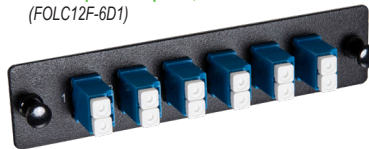

## LGX Fiber Adapter Panels

6 LC Quad Adapters, 24 Fiber OM3  
(FOLC24F-6Q3)

6 LC Duplex Adapters, 12 Fiber OM3  
(FOLC12F-6D3)

6 LC Quad Adapters, 24 Fiber SM  
(FOLC24F-6Q1)

6 LC Duplex Adapters, 12 Fiber SM  
(FOLC12F-6D1)

6 LC Quad Adapters, 24 Fiber SM (APC)  
(FOLCA24F-6Q1)

6 LC Duplex Adapters, 12 Fiber SM (APC)  
(FOLCA12F-6D1)

6 SC Duplex Adapters, 12 Fiber SM (APC)  
(FOSCA12F-6D1)

Blank Fiber Panel, LGX, Single Shot  
(FOFAP-BL1S)

## Applications

LGX Fiber Adapter Panels are mounted in LGX Fiber Enclosures for use in entrance facilities, telecommunications rooms, data centers, and for network applications to interconnect fiber cables. Fiber adapter panels contain TIA/EIA-604 FOCIS compliant or compatible simplex or duplex fiber optic adapters and meet or exceed TIA/EIA-568-C.3 requirements.

## Description / Specifications

Vericom Fiber Adapter Panels are constructed with a standard LGX plate and standard TIA/EIA-604 FOCIS fiber adapters. Our Fiber Adapter Panels are available in LC-UPC Single Mode, LC-UPC Multimode, LC-APC Single Mode, and SC-APC Single Mode. These adapters include zirconia ceramic split sleeves with housing color coding to meet TIA-568-C.3 with regards to fiber adapter performance and transmission requirements.