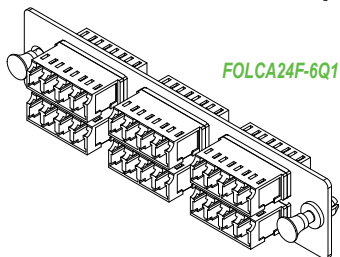

LGX Fiber Adapter Panels

Ordering Information

Item Number	Description
FOLC24F-6Q3	LC Adapter Panel, 6 LC Quad Adapters, 24 Fiber OM3
FOLC12F-6D3	LC Adapter Panel, 6 LC Duplex Adapters, 12 Fiber OM3
FOLC24F-6Q1	LC Adapter Panel, 6 LC Quad Adapters, 24 Fiber SM
FOLC12F-6D1	LC Adapter Panel, 6 LC Duplex Adapters, 12 Fiber SM
FOLCA24F-6Q1	LC Adapter Panel, 6 LC Quad Adapters, 24 Fiber SM (APC)
FOLCA12F-6D1	LC Adapter Panel, 6 LC Duplex Adapters, 12 Fiber SM (APC)
FOSCA12F-6D1	SC Adapter Panel, 6 SC Duplex Adapters, 12 Fiber SM (APC)
FOFAP-BL1S	Blank Fiber Panel, LGX, Single Slot

Technical Illustrations

TECHNICAL SHEETS ARE SUBJECT TO CHANGE WITHOUT NOTICE.

REV.20250109.1