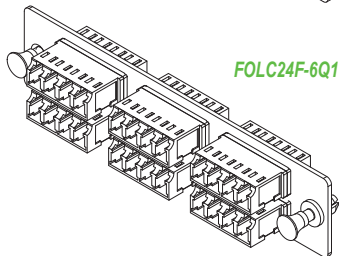

LGX Fiber Adapter Panels

Ordering Information

Item Number	Description
FOLC24F-6Q3	LC Adapter Panel, 6 LC Quad Adapters, 24 Fiber OM3
FOLC12F-6D3	LC Adapter Panel, 6 LC Duplex Adapters, 12 Fiber OM3
FOLC24F-6Q1	LC Adapter Panel, 6 LC Quad Adapters, 24 Fiber SM
FOLC12F-6D1	LC Adapter Panel, 6 LC Duplex Adapters, 12 Fiber SM
FOLCA24F-6Q1	LC Adapter Panel, 6 LC Quad Adapters, 24 Fiber SM (APC)
FOLCA12F-6D1	LC Adapter Panel, 6 LC Duplex Adapters, 12 Fiber SM (APC)
FOSCA12F-6D1	SC Adapter Panel, 6 SC Duplex Adapters, 12 Fiber SM (APC)
FOFAP-BL1S	Blank Fiber Panel, LGX, Single Slot

Technical Illustrations

TECHNICAL SHEETS ARE SUBJECT TO CHANGE WITHOUT NOTICE.

REV.20231109.1