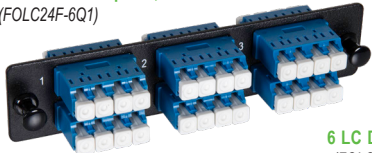

## LGX Fiber Adapter Panels

6 LC Quad Adapters, 24 Fiber OM3  
(FOLC24F-6Q3)

6 LC Duplex Adapters, 12 Fiber OM3  
(FOLC12F-6D3)

6 LC Quad Adapters, 24 Fiber SM  
(FOLC24F-6Q1)

6 LC Duplex Adapters, 12 Fiber SM  
(FOLC12F-6D1)

6 LC Quad Adapters, 24 Fiber SM (APC)  
(FOLCA24F-6Q1)

6 LC Duplex Adapters, 12 Fiber SM (APC)  
(FOLCA12F-6D1)

6 SC Duplex Adapters, 12 Fiber SM (APC)  
(FOSCA12F-6D1)

Blank Fiber Panel, LGX, Single Shot  
(FOFAP-BL1S)

## Applications

LGX Fiber Adapter Panels are mounted in LGX Fiber Enclosures for use in entrance facilities, telecommunications rooms, data centers, and for network applications to interconnect fiber cables. Fiber adapter panels contain TIA/EIA-604 FOCIS compliant or compatible simplex or duplex fiber optic adapters and meet or exceed TIA/EIA-568-C.3 requirements.

## Description / Specifications

Vericom Fiber Adapter Panels are constructed with a standard LGX plate and standard TIA/EIA-604 FOCIS fiber adapters. Our Fiber Adapter Panels are available in LC-UPC Single Mode, LC-UPC Multimode, LC-APC Single Mode, and SC-APC Single Mode. These adapters include zirconia ceramic split sleeves with housing color coding to meet TIA-568-C.3 with regards to fiber adapter performance and transmission requirements.