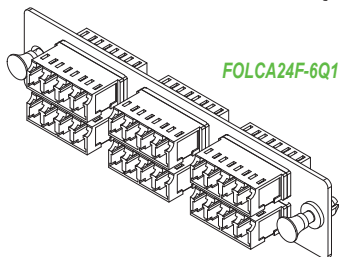

LGX Fiber Adapter Panels

Ordering Information

Item Number	Description
FOLC24F-6Q3	LC Adapter Panel, 6 LC Quad Adapters, 24 Fiber OM3
FOLC12F-6D3	LC Adapter Panel, 6 LC Duplex Adapters, 12 Fiber OM3
FOLC24F-6Q1	LC Adapter Panel, 6 LC Quad Adapters, 24 Fiber SM
FOLC12F-6D1	LC Adapter Panel, 6 LC Duplex Adapters, 12 Fiber SM
FOLCA24F-6Q1	LC Adapter Panel, 6 LC Quad Adapters, 24 Fiber SM (APC)
FOLCA12F-6D1	LC Adapter Panel, 6 LC Duplex Adapters, 12 Fiber SM (APC)
FOSCA12F-6D1	SC Adapter Panel, 6 SC Duplex Adapters, 12 Fiber SM (APC)
FOFAP-BL1S	Blank Fiber Panel, LGX, Single Slot

Technical Illustrations

TECHNICAL SHEETS ARE SUBJECT TO CHANGE WITHOUT NOTICE.

REV.20231109.1