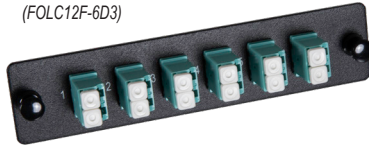

## LGX Fiber Adapter Panels

6 LC Quad Adapters, 24 Fiber OM3  
(FOLC24F-6Q3)

6 LC Duplex Adapters, 12 Fiber OM3  
(FOLC12F-6D3)

6 LC Quad Adapters, 24 Fiber SM  
(FOLC24F-6Q1)

6 LC Duplex Adapters, 12 Fiber SM  
(FOLC12F-6D1)

6 LC Quad Adapters, 24 Fiber SM (APC)  
(FOLCA24F-6Q1)

6 LC Duplex Adapters, 12 Fiber SM (APC)  
(FOLCA12F-6D1)

6 SC Duplex Adapters, 12 Fiber SM (APC)  
(FOSCA12F-6D1)

Blank Fiber Panel, LGX, Single Shot  
(FOFAP-BL1S)

## Description / Specifications

Vericom Fiber Adapter Panels are constructed with a standard LGX plate and standard TIA/EIA-604 FOCIS fiber adapters. Our Fiber Adapter Panels are available in LC-UPC Single Mode, LC-UPC Multimode, LC-APC Single Mode, and SC-APC Single Mode. These adapters include zirconia ceramic split sleeves with housing color coding to meet TIA-568-C.3 with regards to fiber adapter performance and transmission requirements.

## Features & Benefits

- Built to meet existing ANSI/TIA-568-C.3 performance standard for interoperability
- FOCIS compliant adapters are color coded per ANSI/TIA-568-C.3 standards
- LGX design allows for quick installation and interoperability with existing enclosures
- LC-UPC, LC-APC, SC-APC Singlemode & Multimode options available
- High density 24 fiber adapter panels as well as 12 fiber to meet customer requirements