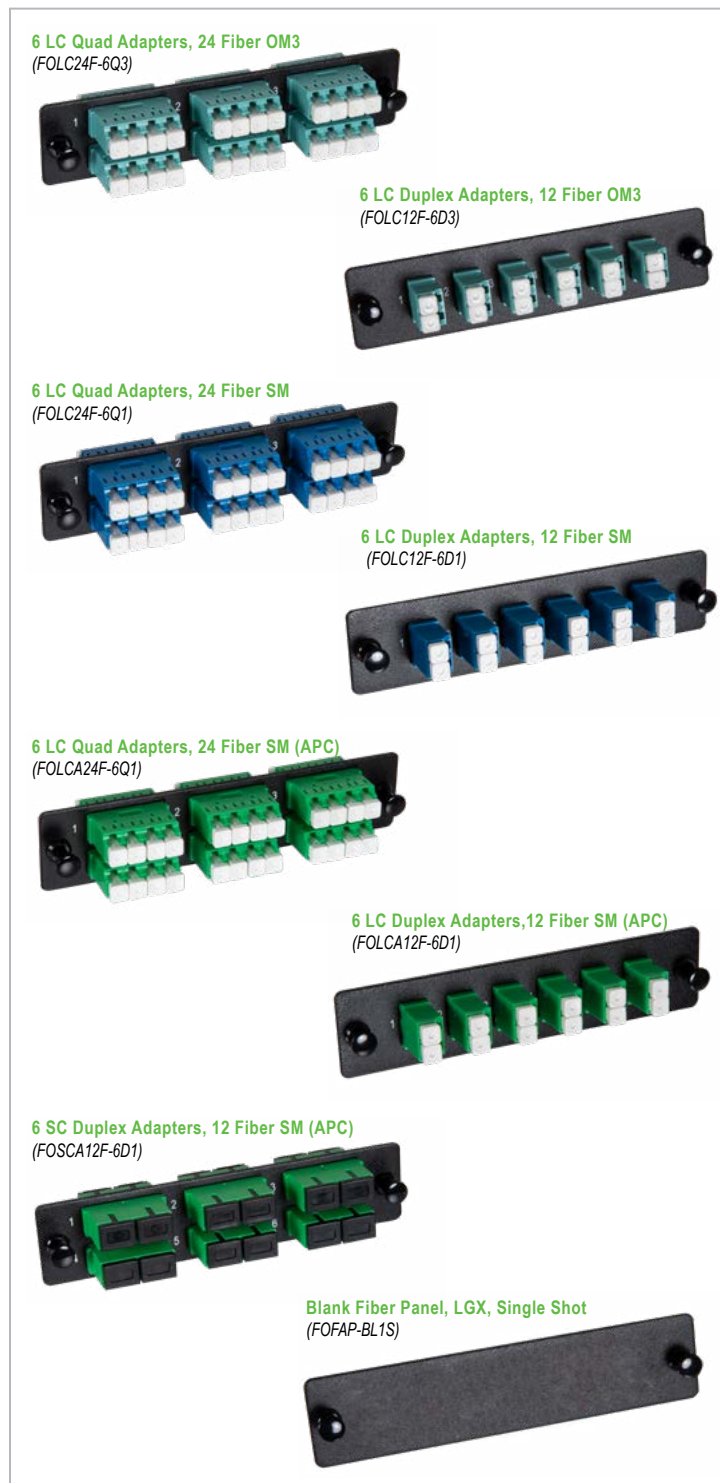

LGX Fiber Adapter Panels

TECHNICAL SHEETS ARE SUBJECT TO CHANGE WITHOUT NOTICE.

Applications

LGX Fiber Adapter Panels are mounted in LGX Fiber Enclosures for use in entrance facilities, telecommunications rooms, data centers, and for network applications to interconnect fiber cables. Fiber adapter panels contain TIA/EIA-604 FOCIS compliant or compatible simplex or duplex fiber optic adapters and meet or exceed TIA/EIA-568-C.3 requirements.

Description / Specifications

Vericom Fiber Adapter Panels are constructed with a standard LGX plate and standard TIA/EIA-604 FOCIS fiber adapters. Our Fiber Adapter Panels are available in LC-UPC Single Mode, LC-UPC Multimode, LC-APC Single Mode, and SC-APC Single Mode. These adapters include zirconia ceramic split sleeves with housing color coding to meet TIA-568-C.3 with regards to fiber adapter performance and transmission requirements.

Features & Benefits

- Built to meet existing ANSI/TIA-568-C.3 performance standard for interoperability
- FOCIS compliant adapters are color coded per ANSI/TIA-568-C.3 standards
- LGX design allows for quick installation and interoperability with existing enclosures
- LC-UPC, LC-APC, SC-APC Singlemode & Multimode options available
- High density 24 fiber adapter panels as well as 12 fiber to meet customer requirements

REV.20250109.1

LGX Fiber Adapter Panels

Ordering Information

Item Number	Description
FOLC24F-6Q3	LC Adapter Panel, 6 LC Quad Adapters, 24 Fiber OM3
FOLC12F-6D3	LC Adapter Panel, 6 LC Duplex Adapters, 12 Fiber OM3
FOLC24F-6Q1	LC Adapter Panel, 6 LC Quad Adapters, 24 Fiber SM
FOLC12F-6D1	LC Adapter Panel, 6 LC Duplex Adapters, 12 Fiber SM
FOLCA24F-6Q1	LC Adapter Panel, 6 LC Quad Adapters, 24 Fiber SM (APC)
FOLCA12F-6D1	LC Adapter Panel, 6 LC Duplex Adapters, 12 Fiber SM (APC)
FOSCA12F-6D1	SC Adapter Panel, 6 SC Duplex Adapters, 12 Fiber SM (APC)
FOFAP-BL1S	Blank Fiber Panel, LGX, Single Slot