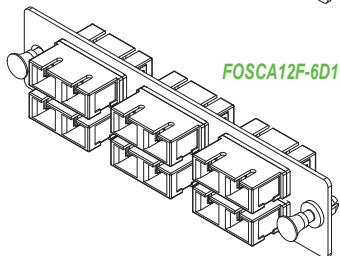

LGX Fiber Adapter Panels

Ordering Information

Item Number	Description
FOLC24F-6Q3	LC Adapter Panel, 6 LC Quad Adapters, 24 Fiber OM3
FOLC12F-6D3	LC Adapter Panel, 6 LC Duplex Adapters, 12 Fiber OM3
FOLC24F-6Q1	LC Adapter Panel, 6 LC Quad Adapters, 24 Fiber SM
FOLC12F-6D1	LC Adapter Panel, 6 LC Duplex Adapters, 12 Fiber SM
FOLCA24F-6Q1	LC Adapter Panel, 6 LC Quad Adapters, 24 Fiber SM (APC)
FOLCA12F-6D1	LC Adapter Panel, 6 LC Duplex Adapters, 12 Fiber SM (APC)
FOSCA12F-6D1	SC Adapter Panel, 6 SC Duplex Adapters, 12 Fiber SM (APC)
FOFAP-BL1S	Blank Fiber Panel, LGX, Single Slot

Technical Illustrations

TECHNICAL SHEETS ARE SUBJECT TO CHANGE WITHOUT NOTICE.

REV.20231109.1