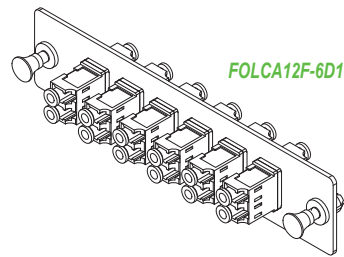

LGX Fiber Adapter Panels

Ordering Information

Item Number	Description
FOLC24F-6Q3	LC Adapter Panel, 6 LC Quad Adapters, 24 Fiber OM3
FOLC12F-6D3	LC Adapter Panel, 6 LC Duplex Adapters, 12 Fiber OM3
FOLC24F-6Q1	LC Adapter Panel, 6 LC Quad Adapters, 24 Fiber SM
FOLC12F-6D1	LC Adapter Panel, 6 LC Duplex Adapters, 12 Fiber SM
FOLCA24F-6Q1	LC Adapter Panel, 6 LC Quad Adapters, 24 Fiber SM (APC)
FOLCA12F-6D1	LC Adapter Panel, 6 LC Duplex Adapters, 12 Fiber SM (APC)
FOSCA12F-6D1	SC Adapter Panel, 6 SC Duplex Adapters, 12 Fiber SM (APC)
FOFAP-BL1S	Blank Fiber Panel, LGX, Single Slot

Technical Illustrations

TECHNICAL SHEETS ARE SUBJECT TO CHANGE WITHOUT NOTICE.

REV.20231109.1