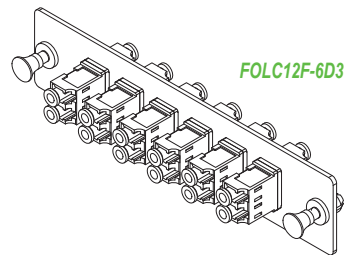

LGX Fiber Adapter Panels

Ordering Information

Item Number	Description
FOLC24F-6Q3	LC Adapter Panel, 6 LC Quad Adapters, 24 Fiber OM3
FOLC12F-6D3	LC Adapter Panel, 6 LC Duplex Adapters, 12 Fiber OM3
FOLC24F-6Q1	LC Adapter Panel, 6 LC Quad Adapters, 24 Fiber SM
FOLC12F-6D1	LC Adapter Panel, 6 LC Duplex Adapters, 12 Fiber SM
FOLCA24F-6Q1	LC Adapter Panel, 6 LC Quad Adapters, 24 Fiber SM (APC)
FOLCA12F-6D1	LC Adapter Panel, 6 LC Duplex Adapters, 12 Fiber SM (APC)
FOSCA12F-6D1	SC Adapter Panel, 6 SC Duplex Adapters, 12 Fiber SM (APC)
FOFAP-BL1S	Blank Fiber Panel, LGX, Single Slot

Technical Illustrations

TECHNICAL SHEETS ARE SUBJECT TO CHANGE WITHOUT NOTICE.

REV.20231109.1