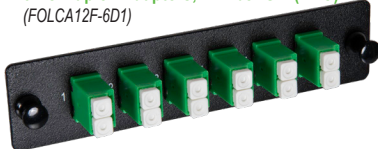

## LGX Fiber Adapter Panels

6 LC Quad Adapters, 24 Fiber OM3  
(FOLC24F-6Q3)

6 LC Duplex Adapters, 12 Fiber OM3  
(FOLC12F-6D3)

6 LC Quad Adapters, 24 Fiber SM  
(FOLC24F-6Q1)

6 LC Duplex Adapters, 12 Fiber SM  
(FOLC12F-6D1)

6 LC Quad Adapters, 24 Fiber SM (APC)  
(FOLCA24F-6Q1)

6 LC Duplex Adapters, 12 Fiber SM (APC)  
(FOLCA12F-6D1)

6 SC Duplex Adapters, 12 Fiber SM (APC)  
(FOSCA12F-6D1)

Blank Fiber Panel, LGX, Single Shot  
(FOFAP-BL1S)

## Applications

LGX Fiber Adapter Panels are mounted in LGX Fiber Enclosures for use in entrance facilities, telecommunications rooms, data centers, and for network applications to interconnect fiber cables. Fiber adapter panels contain TIA/EIA-604 FOCIS compliant or compatible simplex or duplex fiber optic adapters and meet or exceed TIA/EIA-568-C.3 requirements.

## Description / Specifications

Vericom Fiber Adapter Panels are constructed with a standard LGX plate and standard TIA/EIA-604 FOCIS fiber adapters. Our Fiber Adapter Panels are available in LC-UPC Single Mode, LC-UPC Multimode, LC-APC Single Mode, and SC-APC Single Mode. These adapters include zirconia ceramic split sleeves with housing color coding to meet TIA-568-C.3 with regards to fiber adapter performance and transmission requirements.