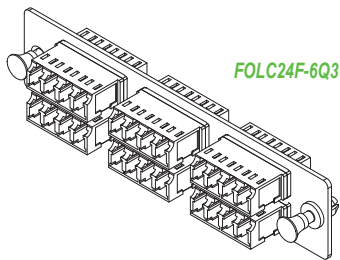

LGX Fiber Adapter Panels

Ordering Information

Item Number	Description
FOLC24F-6Q3	LC Adapter Panel, 6 LC Quad Adapters, 24 Fiber OM3
FOLC12F-6D3	LC Adapter Panel, 6 LC Duplex Adapters, 12 Fiber OM3
FOLC24F-6Q1	LC Adapter Panel, 6 LC Quad Adapters, 24 Fiber SM
FOLC12F-6D1	LC Adapter Panel, 6 LC Duplex Adapters, 12 Fiber SM
FOLCA24F-6Q1	LC Adapter Panel, 6 LC Quad Adapters, 24 Fiber SM (APC)
FOLCA12F-6D1	LC Adapter Panel, 6 LC Duplex Adapters, 12 Fiber SM (APC)
FOSCA12F-6D1	SC Adapter Panel, 6 SC Duplex Adapters, 12 Fiber SM (APC)
FOFAP-BL1S	Blank Fiber Panel, LGX, Single Slot

Technical Illustrations

TECHNICAL SHEETS ARE SUBJECT TO CHANGE WITHOUT NOTICE.

REV.20231109.1