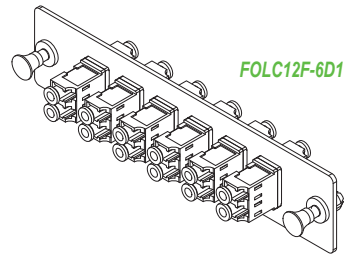

LGX Fiber Adapter Panels

Ordering Information

Item Number	Description
FOLC24F-6Q3	LC Adapter Panel, 6 LC Quad Adapters, 24 Fiber OM3
FOLC12F-6D3	LC Adapter Panel, 6 LC Duplex Adapters, 12 Fiber OM3
FOLC24F-6Q1	LC Adapter Panel, 6 LC Quad Adapters, 24 Fiber SM
FOLC12F-6D1	LC Adapter Panel, 6 LC Duplex Adapters, 12 Fiber SM
FOLCA24F-6Q1	LC Adapter Panel, 6 LC Quad Adapters, 24 Fiber SM (APC)
FOLCA12F-6D1	LC Adapter Panel, 6 LC Duplex Adapters, 12 Fiber SM (APC)
FOSCA12F-6D1	SC Adapter Panel, 6 SC Duplex Adapters, 12 Fiber SM (APC)
FOFAP-BL1S	Blank Fiber Panel, LGX, Single Slot

Technical Illustrations

TECHNICAL SHEETS ARE SUBJECT TO CHANGE WITHOUT NOTICE.

REV.20231109.1