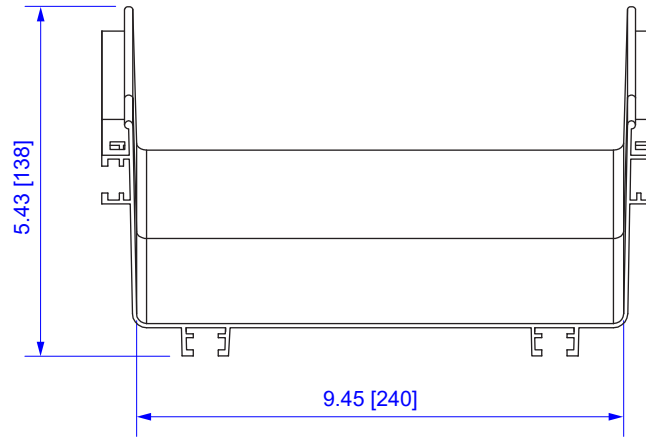

SIDE VIEW

FRONT VIEW

All dimensions in inches [mm]

ITEM NO.	VCT-240UE41						
DESCRIPTION	10" 45° UP ELBOW						
DATE	07/21/2020	SCALE	none	SHEET	1 of 1	REV	