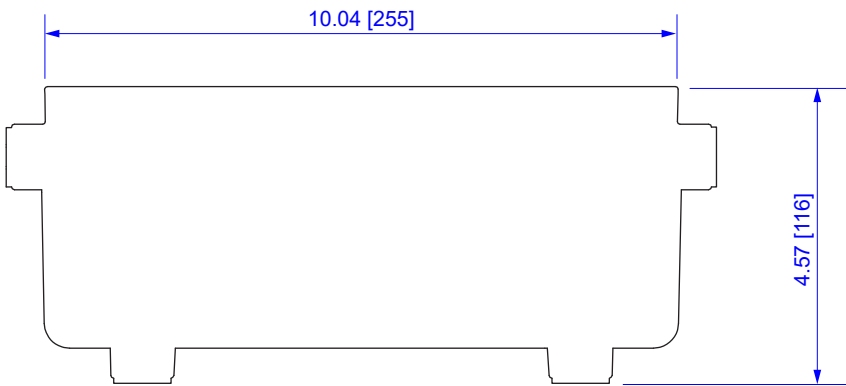

TOP VIEW

FRONT VIEW

SIDE VIEW

All dimensions in inches [mm]

ITEM NO.	VCT-240EC						
DESCRIPTION	10" END CAP						
DATE	07/22/2020	SCALE	none	SHEET	1 of 1	REV	