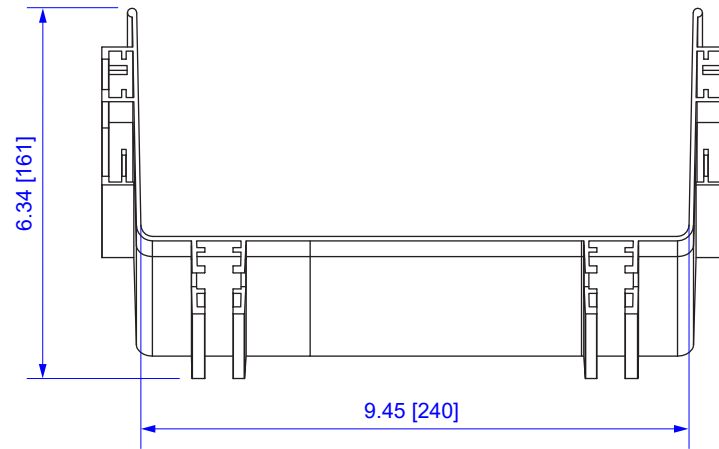

SIDE VIEW

BACK VIEW

All dimensions in inches [mm]

ITEM NO.	VCT-240DE41						
DESCRIPTION	10" 45° DOWN ELBOW						
DATE	07/21/2020	SCALE	none	SHEET	1 of 1	REV	