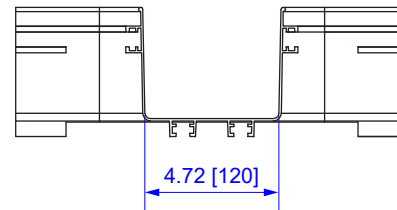

TOP VIEW

FRONT VIEW

SIDE VIEW

All dimensions in inches [mm]

ITEM NO.	VCT-240AC	<b>VERICOM</b> <sup>®</sup>					
DESCRIPTION	10" TO 5" HORIZONTAL CROSS						
DATE	07/21/2020	SCALE	none	SHEET	1 of 1	REV	