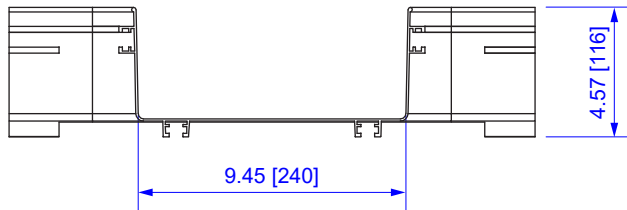

TOP VIEW

FRONT VIEW

SIDE VIEW

All dimensions in inches [mm]

ITEM NO.	VCT-240AC	<b>VERICOM</b> <sup>®</sup>					
DESCRIPTION	10" TO 5" HORIZONTAL CROSS						
DATE	07/21/2020	SCALE	none	SHEET	1 of 1	REV	