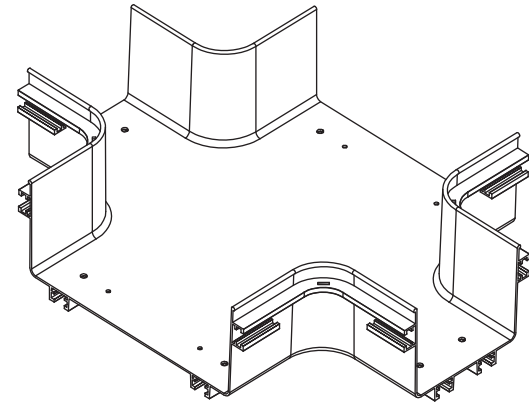

TOP VIEW

FRONT VIEW

SIDE VIEW

All dimensions in inches [mm]

ITEM NO.	VCT-240AC	<b>VERICOM</b> <sup>®</sup>					
DESCRIPTION	10" TO 5" HORIZONTAL CROSS						
DATE	07/21/2020	SCALE	none	SHEET	1 of 1	REV	