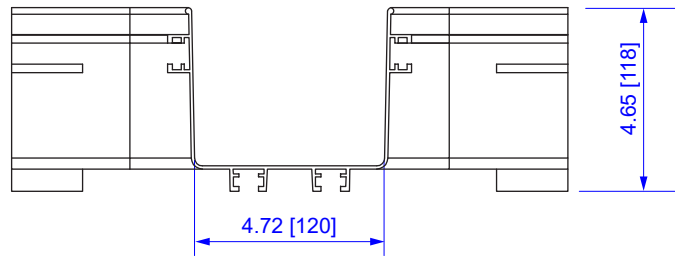

TOP VIEW

FRONT VIEW

SIDE VIEW

All dimensions in inches [mm]

ITEM NO.	VCT-120HC1		
DESCRIPTION	5" HORIZONTAL CROSS		
DATE	07/17/2020	SCALE	none
SHEET	1 of 1	REV	