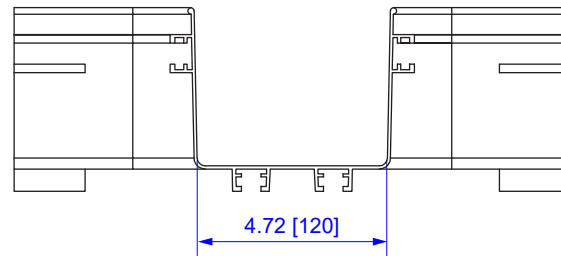

TOP VIEW

FRONT VIEW

SIDE VIEW

All dimensions in inches [mm]

ITEM NO.	VCT-120HC1		
DESCRIPTION	5" HORIZONTAL CROSS		
DATE	07/17/2020	SCALE	none
SHEET	1 of 1	REV	