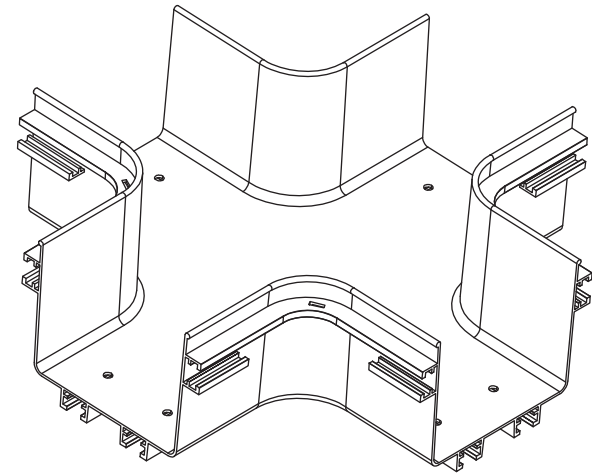

TOP VIEW

FRONT VIEW

SIDE VIEW

All dimensions in inches [mm]

ITEM NO.	VCT-120HC1		
DESCRIPTION	5" HORIZONTAL CROSS		
DATE	07/17/2020	SCALE	none
SHEET	1 of 1	REV	