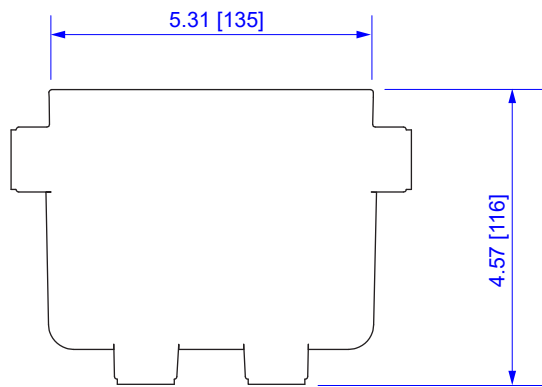

TOP VIEW

FRONT VIEW

SIDE VIEW

All dimensions in inches [mm]

ITEM NO.	VCT-120EC						
DESCRIPTION	5" END CAP						
DATE	07/17/2020	SCALE	none	SHEET	1 of 1	REV	