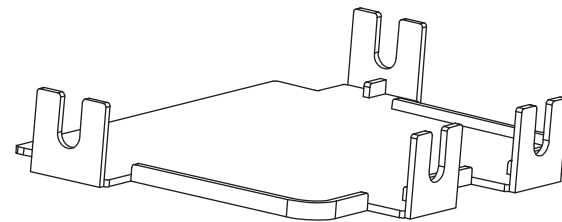

TOP VIEW

FRONT VIEW

SIDE VIEW

All dimensions in inches [mm]

ITEM NO.	VCT-120EC						
DESCRIPTION	5" END CAP						
DATE	07/17/2020	SCALE	none	SHEET	1 of 1	REV	