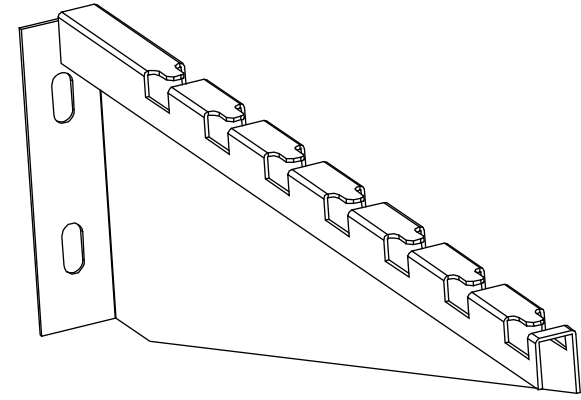

ITEM	LENGTH	HEIGHT	CABLE TRAY SIZE
VBT-WS100-BP	7.9" [200mm]	4.7" [120mm]	4" [100mm]
VBT-WS150-BP	9.8" [250mm]	4.7" [120mm]	6" [150mm]
VBT-WS200-BP	11.8" [300mm]	4.7" [120mm]	8" [200mm]
VBT-WS300-BP	15.7" [400mm]	5.9" [150mm]	12" [300mm]
VBT-WS400-BP	19.7" [500mm]	5.9" [150mm]	16" [400mm]

TOP VIEW

SIDE VIEW

END VIEW

All dimensions in inches [mm]

ITEM NO.	VBT-WSxxx-BP	VERICOM®		
DESCRIPTION	SHELF WALL BRACKET			
DATE	SCALE	SHEET	REV	
12/16/2020	none	1 of 1	1	