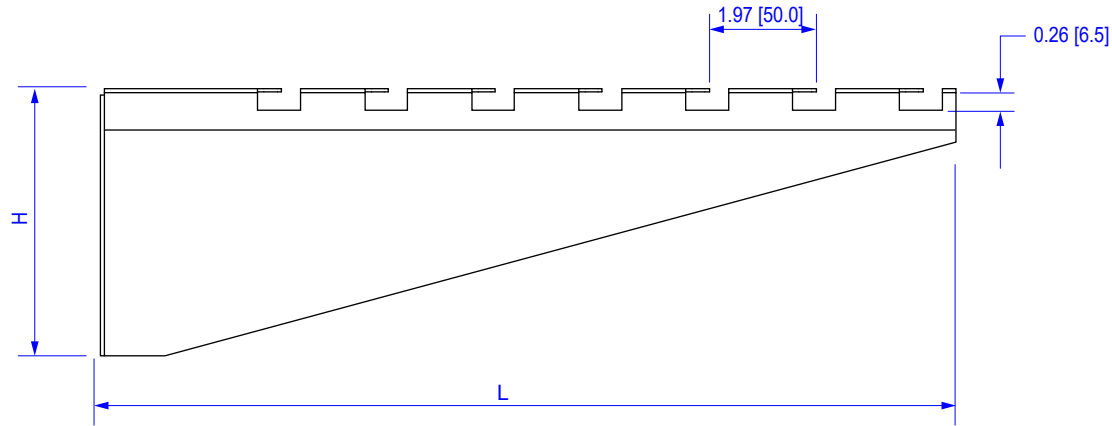

ITEM	LENGTH	HEIGHT	CABLE TRAY SIZE
VBT-WS100-BP	7.9" [200mm]	4.7" [120mm]	4" [100mm]
VBT-WS150-BP	9.8" [250mm]	4.7" [120mm]	6" [150mm]
VBT-WS200-BP	11.8" [300mm]	4.7" [120mm]	8" [200mm]
VBT-WS300-BP	15.7" [400mm]	5.9" [150mm]	12" [300mm]
VBT-WS400-BP	19.7" [500mm]	5.9" [150mm]	16" [400mm]

TOP VIEW

SIDE VIEW

END VIEW

All dimensions in inches [mm]

ITEM NO.	VBT-WSxxx-BP	VERICOM®		
DESCRIPTION	SHELF WALL BRACKET			
DATE	SCALE	SHEET	REV	
12/16/2020	none	1 of 1	1	