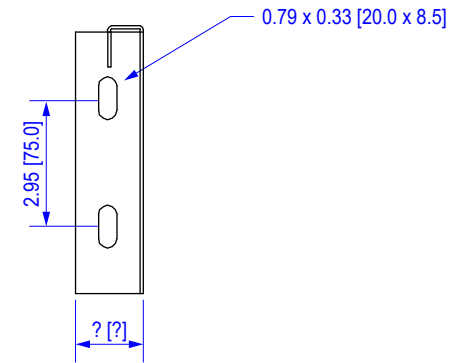

ITEM	LENGTH	HEIGHT	CABLE TRAY SIZE
VBT-WS100-BP	7.9" [200mm]	4.7" [120mm]	4" [100mm]
VBT-WS150-BP	9.8" [250mm]	4.7" [120mm]	6" [150mm]
VBT-WS200-BP	11.8" [300mm]	4.7" [120mm]	8" [200mm]
VBT-WS300-BP	15.7" [400mm]	5.9" [150mm]	12" [300mm]
VBT-WS400-BP	19.7" [500mm]	5.9" [150mm]	16" [400mm]

TOP VIEW

SIDE VIEW

END VIEW

All dimensions in inches [mm]

ITEM NO.	VBT-WSxxx-BP	VERICOM®		
DESCRIPTION	SHELF WALL BRACKET			
DATE	SCALE	SHEET	REV	
12/16/2020	none	1 of 1	1	