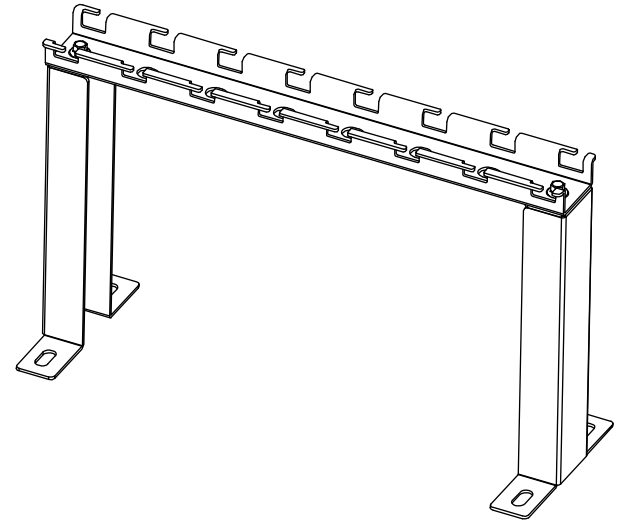

ITEM	HEIGHT	WIDTH	CABLE TRAY SIZE
VBT-SO05100-BP	2" [50mm]	7.1" [180mm]	4" [100mm]
VBT-SO10100-BP	4" [100mm]	7.1" [180mm]	4" [100mm]
VBT-SO10200-BP	4" [100mm]	11.0" [280mm]	8" [200mm]
VBT-SO20300-BP	8" [200mm]	15.0" [380mm]	12" [300mm]
VBT-SO20400-BP	8" [200mm]	18.9" [480mm]	16" [400mm]
VBT-SO20500-BP	8" [200mm]	22.8" [580mm]	20" [500mm]
VBT-SO20600-BP	8" [200mm]	26.8" [680mm]	24" [600mm]

TOP VIEW

FRONT VIEW

SIDE VIEW

All dimensions in inches [mm]

ITEM NO.		VBT-SOxxxxx-BP		VERICOM	
DESCRIPTION					
STAND-OFF KIT					
DATE	SCALE	SHEET	REV		
09/30/2020	none	1 of 1			