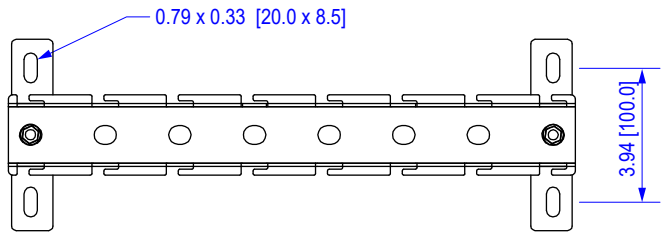

ITEM	HEIGHT	WIDTH	CABLE TRAY SIZE
VBT-SO05100-BP	2" [50mm]	7.1" [180mm]	4" [100mm]
VBT-SO10100-BP	4" [100mm]	7.1" [180mm]	4" [100mm]
VBT-SO10200-BP	4" [100mm]	11.0" [280mm]	8" [200mm]
VBT-SO20300-BP	8" [200mm]	15.0" [380mm]	12" [300mm]
VBT-SO20400-BP	8" [200mm]	18.9" [480mm]	16" [400mm]
VBT-SO20500-BP	8" [200mm]	22.8" [580mm]	20" [500mm]
VBT-SO20600-BP	8" [200mm]	26.8" [680mm]	24" [600mm]

TOP VIEW

FRONT VIEW

SIDE VIEW

All dimensions in inches [mm]

ITEM NO.		VBT-SOxxxxx-BP		VERICOM	
DESCRIPTION					
STAND-OFF KIT					
DATE	SCALE	SHEET	REV		
09/30/2020	none	1 of 1			