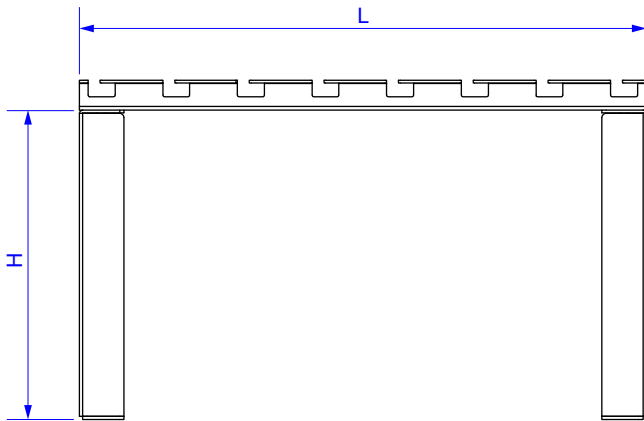

ITEM	HEIGHT	WIDTH	CABLE TRAY SIZE
VBT-SO05100-BP	2" [50mm]	7.1" [180mm]	4" [100mm]
VBT-SO10100-BP	4" [100mm]	7.1" [180mm]	4" [100mm]
VBT-SO10200-BP	4" [100mm]	11.0" [280mm]	8" [200mm]
VBT-SO20300-BP	8" [200mm]	15.0" [380mm]	12" [300mm]
VBT-SO20400-BP	8" [200mm]	18.9" [480mm]	16" [400mm]
VBT-SO20500-BP	8" [200mm]	22.8" [580mm]	20" [500mm]
VBT-SO20600-BP	8" [200mm]	26.8" [680mm]	24" [600mm]

TOP VIEW

FRONT VIEW

SIDE VIEW

All dimensions in inches [mm]

ITEM NO.		VBT-SOxxxxx-BP		VERICOM	
DESCRIPTION					
STAND-OFF KIT					
DATE	SCALE	SHEET	REV		
09/30/2020	none	1 of 1			