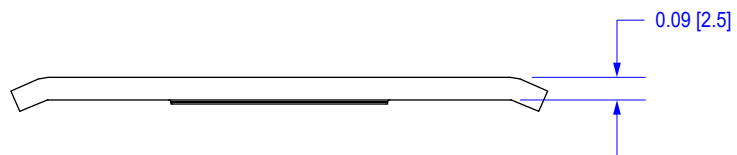

TOP VIEW

SIDE VIEW

All dimensions in inches [mm]

| | | | | |
|-------------|-------------|-----------------|-----|--|
| ITEM NO. | VBT-CC-BP | VERICOM® | | |
| DESCRIPTION | CENTER CLIP | | | |
| DATE | SCALE | SHEET | REV | |
| 09/18/2020 | none | 1 of 1 | | |